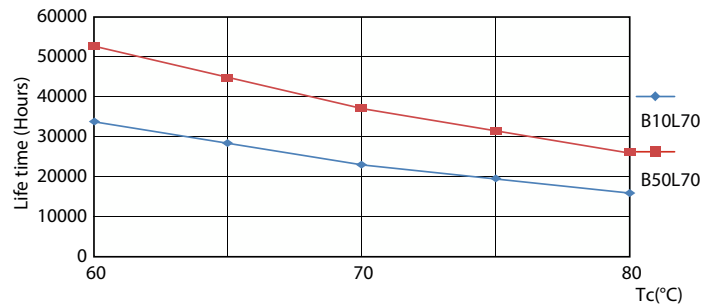

LifetimeVsTc

CorePro LEDtube EM/Mains T8

Photometric data

General uniform lighting - CorePro LEDtube 1500mm 20W 830 T8

Lifetime