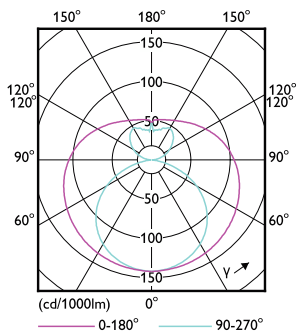

Photometric data

Light Distribution Diagram - CorePro LEDtube 1500mm 20W 830 T8