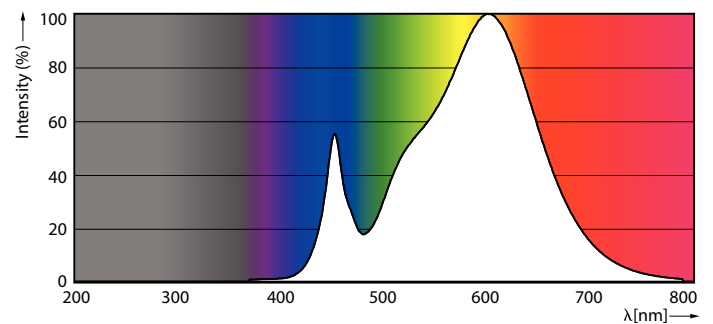

Spectral Power Distribution Colour - CorePro LEDtube 1500mm 20W 830 T8