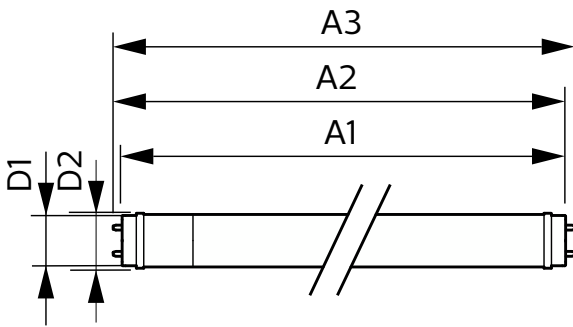

### Product data

General Information	
Cap-Base	G13 [Medium Bi-Pin Fluorescent]
Nominal lifetime	50,000 hour(s)
Switching Cycle	200,000
Lighting Technology	LED
Flux measurement reference	Sphere

Light Technical	
Color Code	830 [CCT of 3000K]
Beam Angle (Nom)	240 degree(s)
Luminous Flux	2,050 lm
Color Designation	White (WH)
Luminous Efficacy (rated) (Nom)	102 lm/W
Correlated Color Temperature (Nom)	3000 K
Color Consistency	<6
Color rendering index (CRI)	80
LLMF At End Of Nominal Lifetime (Nom)	70 %

## Dimensional drawing

Product	D1	D2	A1	A2	A3
CorePro LEDtube 1500mm 20W 830 T8	25.7 mm	28 mm	1,500 mm	1,507.1 mm	1,514.2 mm