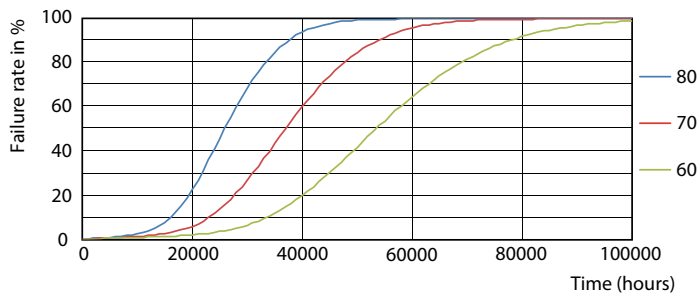

CorePro LEDtube EM/Mains T8

Photometric data

General uniform lighting - CorePro LEDtube 1500mm 20W 830 T8

Lifetime

FailureRate

Lumen Maintenance Diagram - CorePro LEDtube 1500mm 20W 830 T8