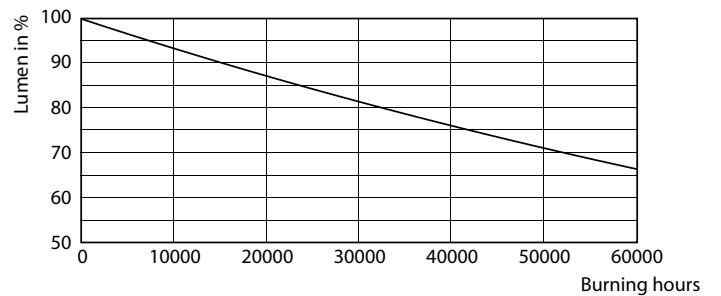

FailureRate

Lumen Maintenance Diagram - CorePro LEDtube 1500mm 20W 830 T8