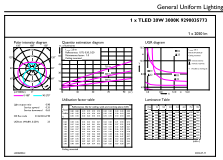

CorePro LEDtube EM/Mains T8

Photometric data

General uniform lighting - CorePro LEDtube 1500mm 20W 830 T8